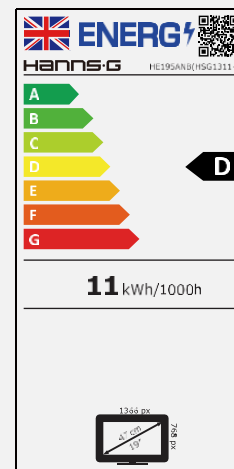

18.5" / 47 cm

Part. No.: HE 195 ANB

SIZE, RESOLUTION

18.5"
Viewing Angle

1366 x 768
WXGA Resolution

CONNECTIVITY, RATIO

VGA
Video Input

16:9
Aspect Ratio

RESPONSE TIME, VESA

5 msec

VESA
Wall-Mountable

FEATURES

Eco
Friendly

Low
Power
Cons.

Tilt

Video
Modes

Display Size	47cm / 18.5" Diagonal
Panel Type	TFT – LED Backlight
Aspect Ratio	16:9
Resolution (H x V)	1366 x 768
Brightness	200cd/m ²
Contrast (Typ.)	600:1 (Typical)
Contrast (Active)	10.000.000:1 (Active)
Viewing Angle L/R; U/D	90° H – 65° V (CR > 10)
Response Time	5 msec (typ)
Pixel Pitch	0,3 (H) x 0,3 (V) mm
Panel Surface	Anti-Glare
Display Colors	16.7M Colors
Horizontal Frequency	31 ~ 61 kHz
Vertical Frequency	56 ~ 75 Hz
Max Display Frequency	1366 x 768 @ 60Hz
Input 1	D-Sub (VGA)
Input 2	-
Input 3	-
Buil-in Speakers	-
Power Consumption	On: 11W; Stand-by: 0,3W; Off: 0,2W
AC Power Range	AC 100 ~ 240 Volt; 50 ~ 60 Hz
Product Dimensions	442 x 185 x 344 mm (W x D x H)
Packing Dimensions	515 x 115 x 336 mm (W x D x H)
Net / Gross Weight	2,5 Kgs / 3,4 Kgs
Bezel & Color Plan	Black texture front bezel, back cover, arm, base

VESA Mounting	100 x 100 mm
Monitor Stand	Normal Base
Tilt / Kensington Lock	-5° ~ 20° / Yes
Pivot / Swivel	- / -
Controls	Menu, Bri (+), (-), Auto, Power
Color	Warm, Natural, Cool, User Mode
Preset Mode	PC, Movie, Game, ECO Modes
On Screen Display	12 OSD Languages
Accessory	Power Cable (1,5m); VGA Cable (1,5m); Warranty Card; Quick Start Guide
Flicker Free	Yes