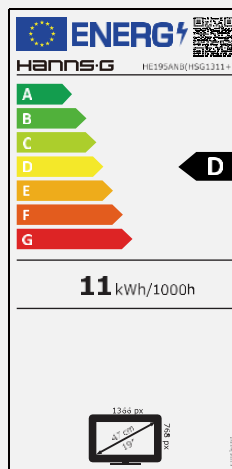

HE 195 ANB

18.5" / 47cm Diagonal
LED Backlight – Format 16:9

- LED Backlight Monitor
- 1366 x 768 WXGA Resolution
- 10,000,000:1 Active Contrast
- 5ms Fast Response Time
- Low Power Consumption
- Multi-Video Modes
- Tilt and Wall Mountable (VESA)
- ECO Friendly
- Flicker Free

RESPONSE TIME, VESA

5 msec

VESA
Wall-Mountable

FEATURES

Eco
Friendly

Low
Power
Cons.

Tilt

Video
Modes

Display Size	47cm / 18.5" Diagonal
Panel Type	TFT – LED Backlight
Aspect Ratio	16:9
Resolution (H x V)	1366 x 768
Brightness	200cd/m ²
Contrast (Typ.)	600:1 (Typical)
Contrast (Active)	10.000.000:1 (Active)
Viewing Angle L/R; U/D	90° H – 65° V (CR > 10)
Response Time	5 msec (typ)
Pixel Pitch	0,3 (H) x 0,3 (V) mm
Panel Surface	Anti-Glare
Display Colors	16.7M Colors
Horizontal Frequency	31 ~ 61 kHz
Vertical Frequency	56 ~ 75 Hz
Max Display Frequency	1366 x 768 @ 60Hz
Input 1	D-Sub (VGA)
Input 2	-
Input 3	-
Buil-in Speakers	-
Power Consumption	On: 11W; Stand-by: 0,3W; Off: 0,2W
AC Power Range	AC 100 ~ 240 Volt; 50 ~ 60 Hz
Product Dimensions	442 x 185 x 344 mm (W x D x H)
Packing Dimensions	515 x 115 x 336 mm (W x D x H)
Net / Gross Weight	2,5 Kgs / 3,4 Kgs
Bezel & Color Plan	Black texture front bezel, back cover, arm, base

VESA Mounting	100 x 100 mm
Monitor Stand	Normal Base
Tilt / Kensington Lock	-5° ~ 20° / Yes
Pivot / Swivel	- / -
Controls	Menu, Bri (+), (-), Auto, Power
Color	Warm, Natural, Cool, User Mode
Preset Mode	PC, Movie, Game, ECO Modes
On Screen Display	12 OSD Languages
Accessory	Power Cable (1,5m); VGA Cable (1,5m); Warranty Card; Quick Start Guide
Flicker Free	Yes